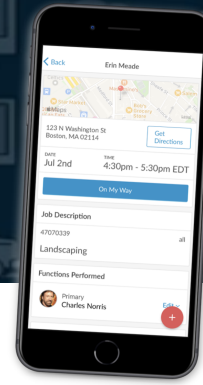

Dispatch Mobile Apps

Dispatch Manager

This app is for:

Those who manage teams, schedules and assign work.
Someone in the role of **Dispatcher** or **Both**.

Dispatcher:

Someone who is in the role of 'Dispatcher' is someone who receives jobs and assigns them to the field staff. These individuals are typically responsible for communicating with customers and scheduling appointments for technicians.

Dispatch Field

This app is for:

Those who complete jobs in the field and provide service to customers,
Someone in the role of **Technician**.

Download your app from your phone's mobile app store!

Team members must be added to the team in Dispatch in order to login.